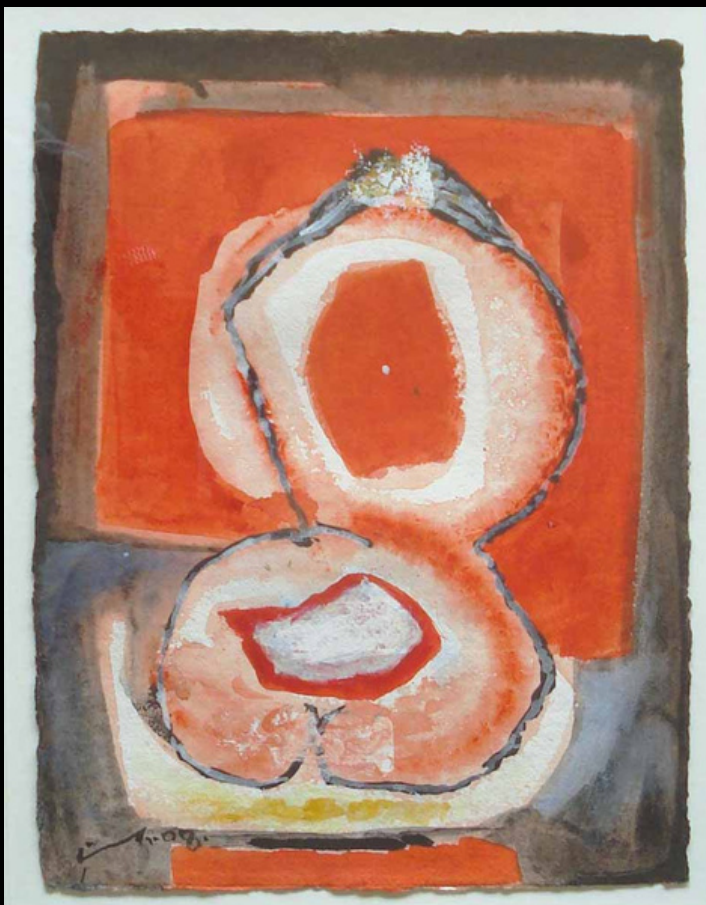

SHIV SHAKTI, 2007
Acrylic on handmade paper
16 x 12 inches
INR 1,20,000 + 12% GST