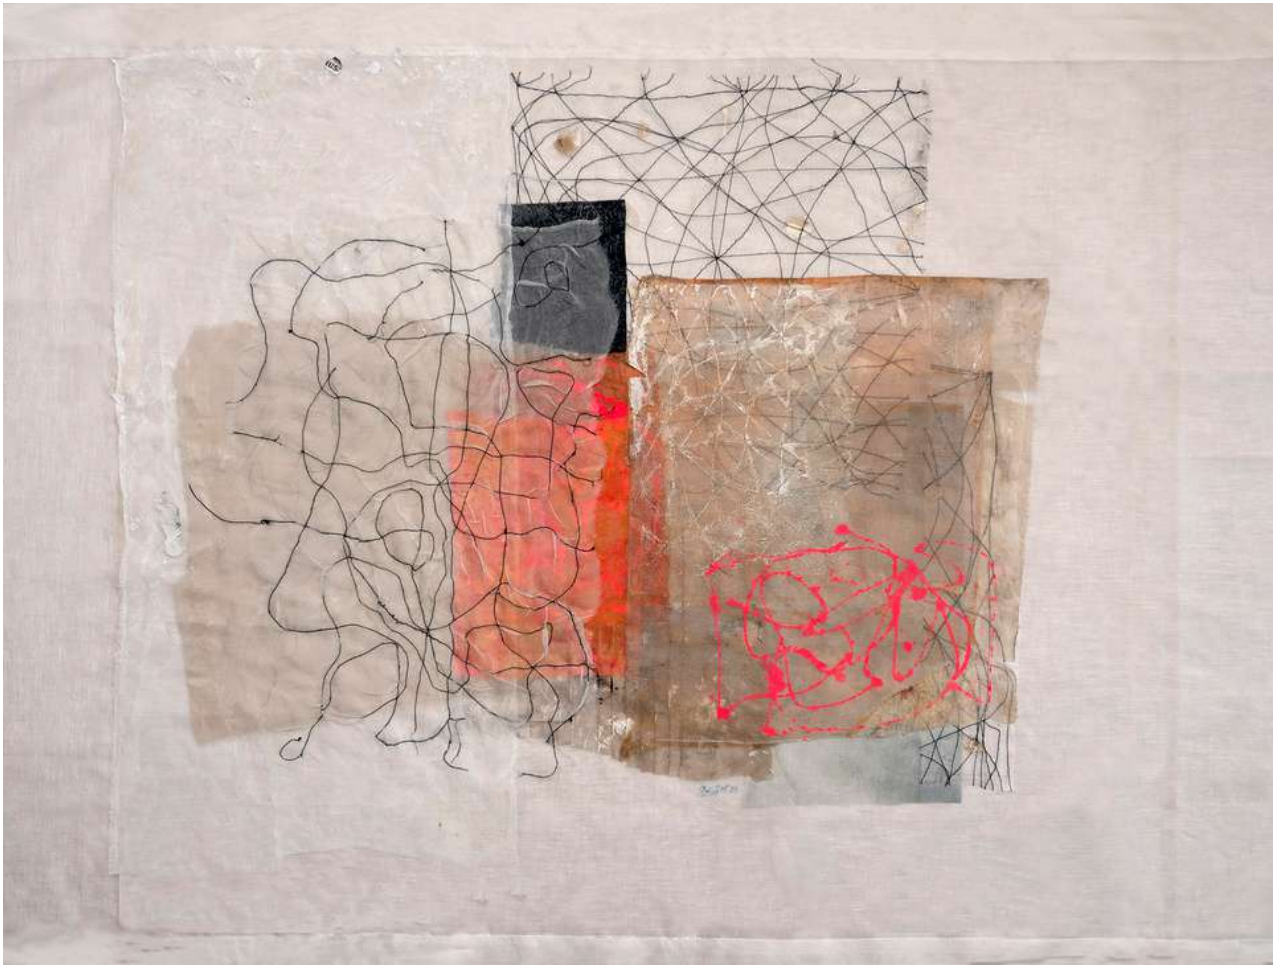

UNTITLED, 2023
MIXED MEDIA ON CANVAS
38 X 48 INCHES

SUNSET SPLENDOUR -1, 2023
TEXTILE SCROLL - MIXED MEDIA AND FABRIC ON SILK ORGANZA
39 X 54 INCHES

SUNSET SPLENDOUR - 2, 2023
TEXTILE SCROLL - MIXED MEDIA AND FABRIC ON SILK ORGANZA
41 X 52 INCHES