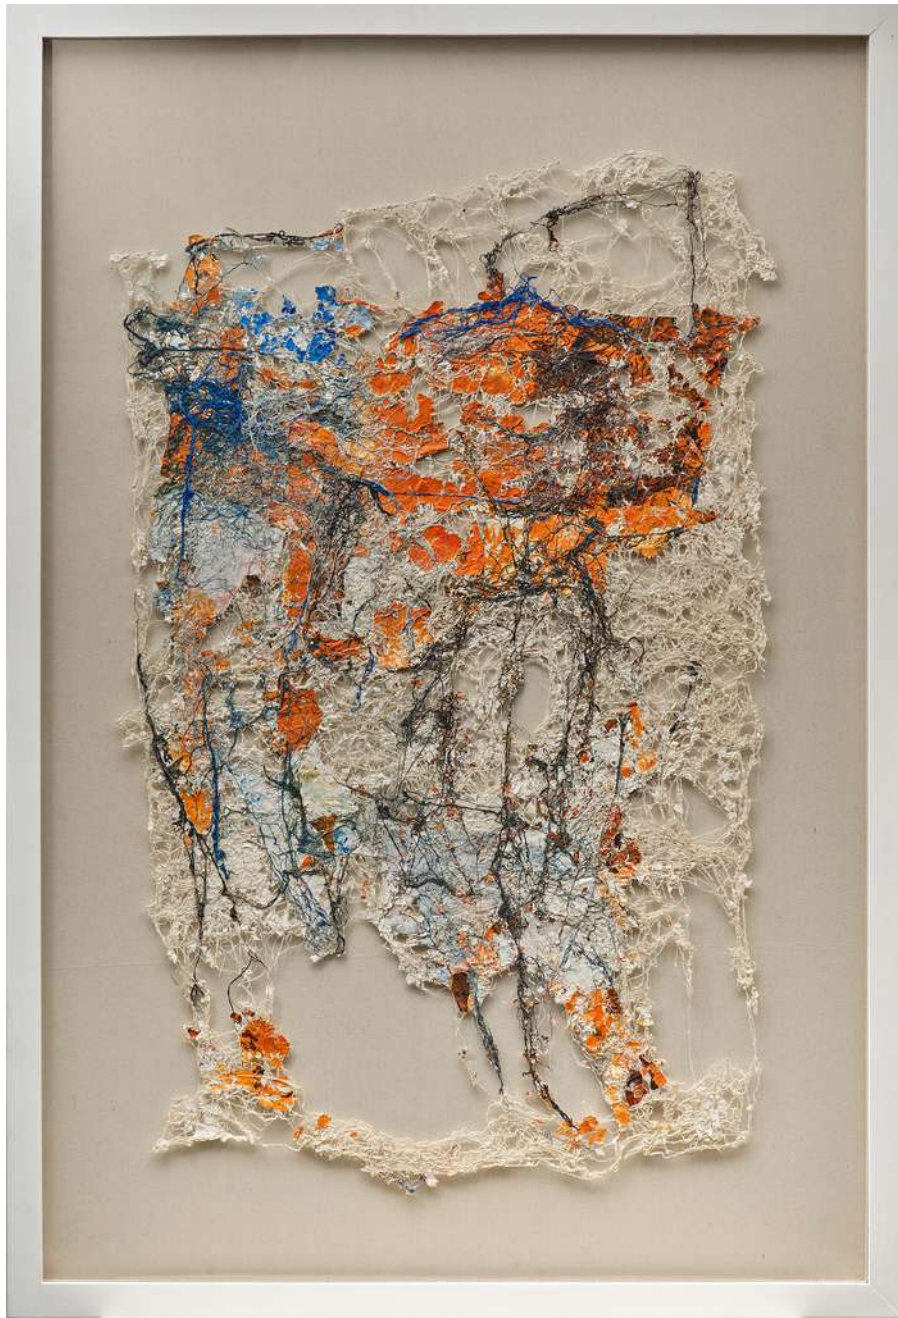

SUNSET SPLENDOUR - 3, 2023
TEXTILE SCROLL - MIXED MEDIA AND FABRIC ON SILK ORGANZA
60 X 76 INCHES

Smita Mandlik

UNTITLED, 2023
MIXED MEDIA
72 X 48 INCHES

UNTITLED, 2023
MIXED MEDIA
72 X 48 INCHES

UNTITLED, 2023
MIXED MEDIA
72 X 48 INCHES